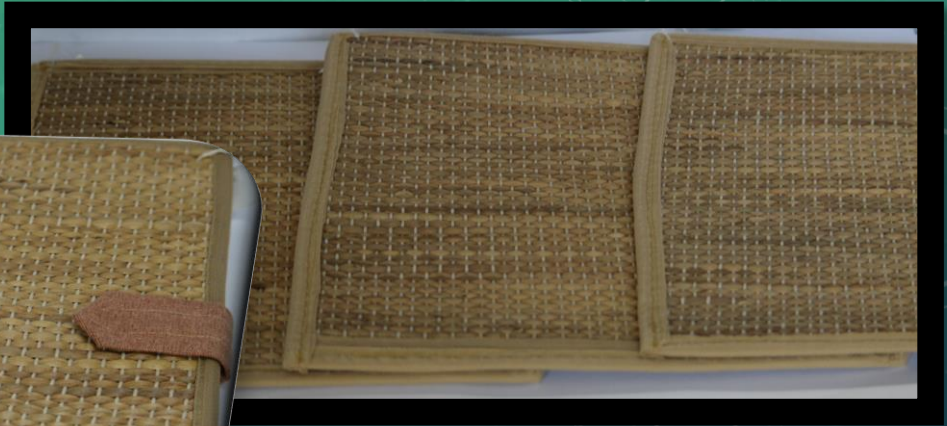

WATER HYACINTH PRODUCTS

HAT, PURSE, TIFFIN BAG, FILE COVER,
DINING MAT FROM NATUN
RANGAGARAH EDC UNDER TINSUKIA
WILD LIFE DIVISION AND MANIPUR
JANGIRKILLA JFMC, PARBATJHORA