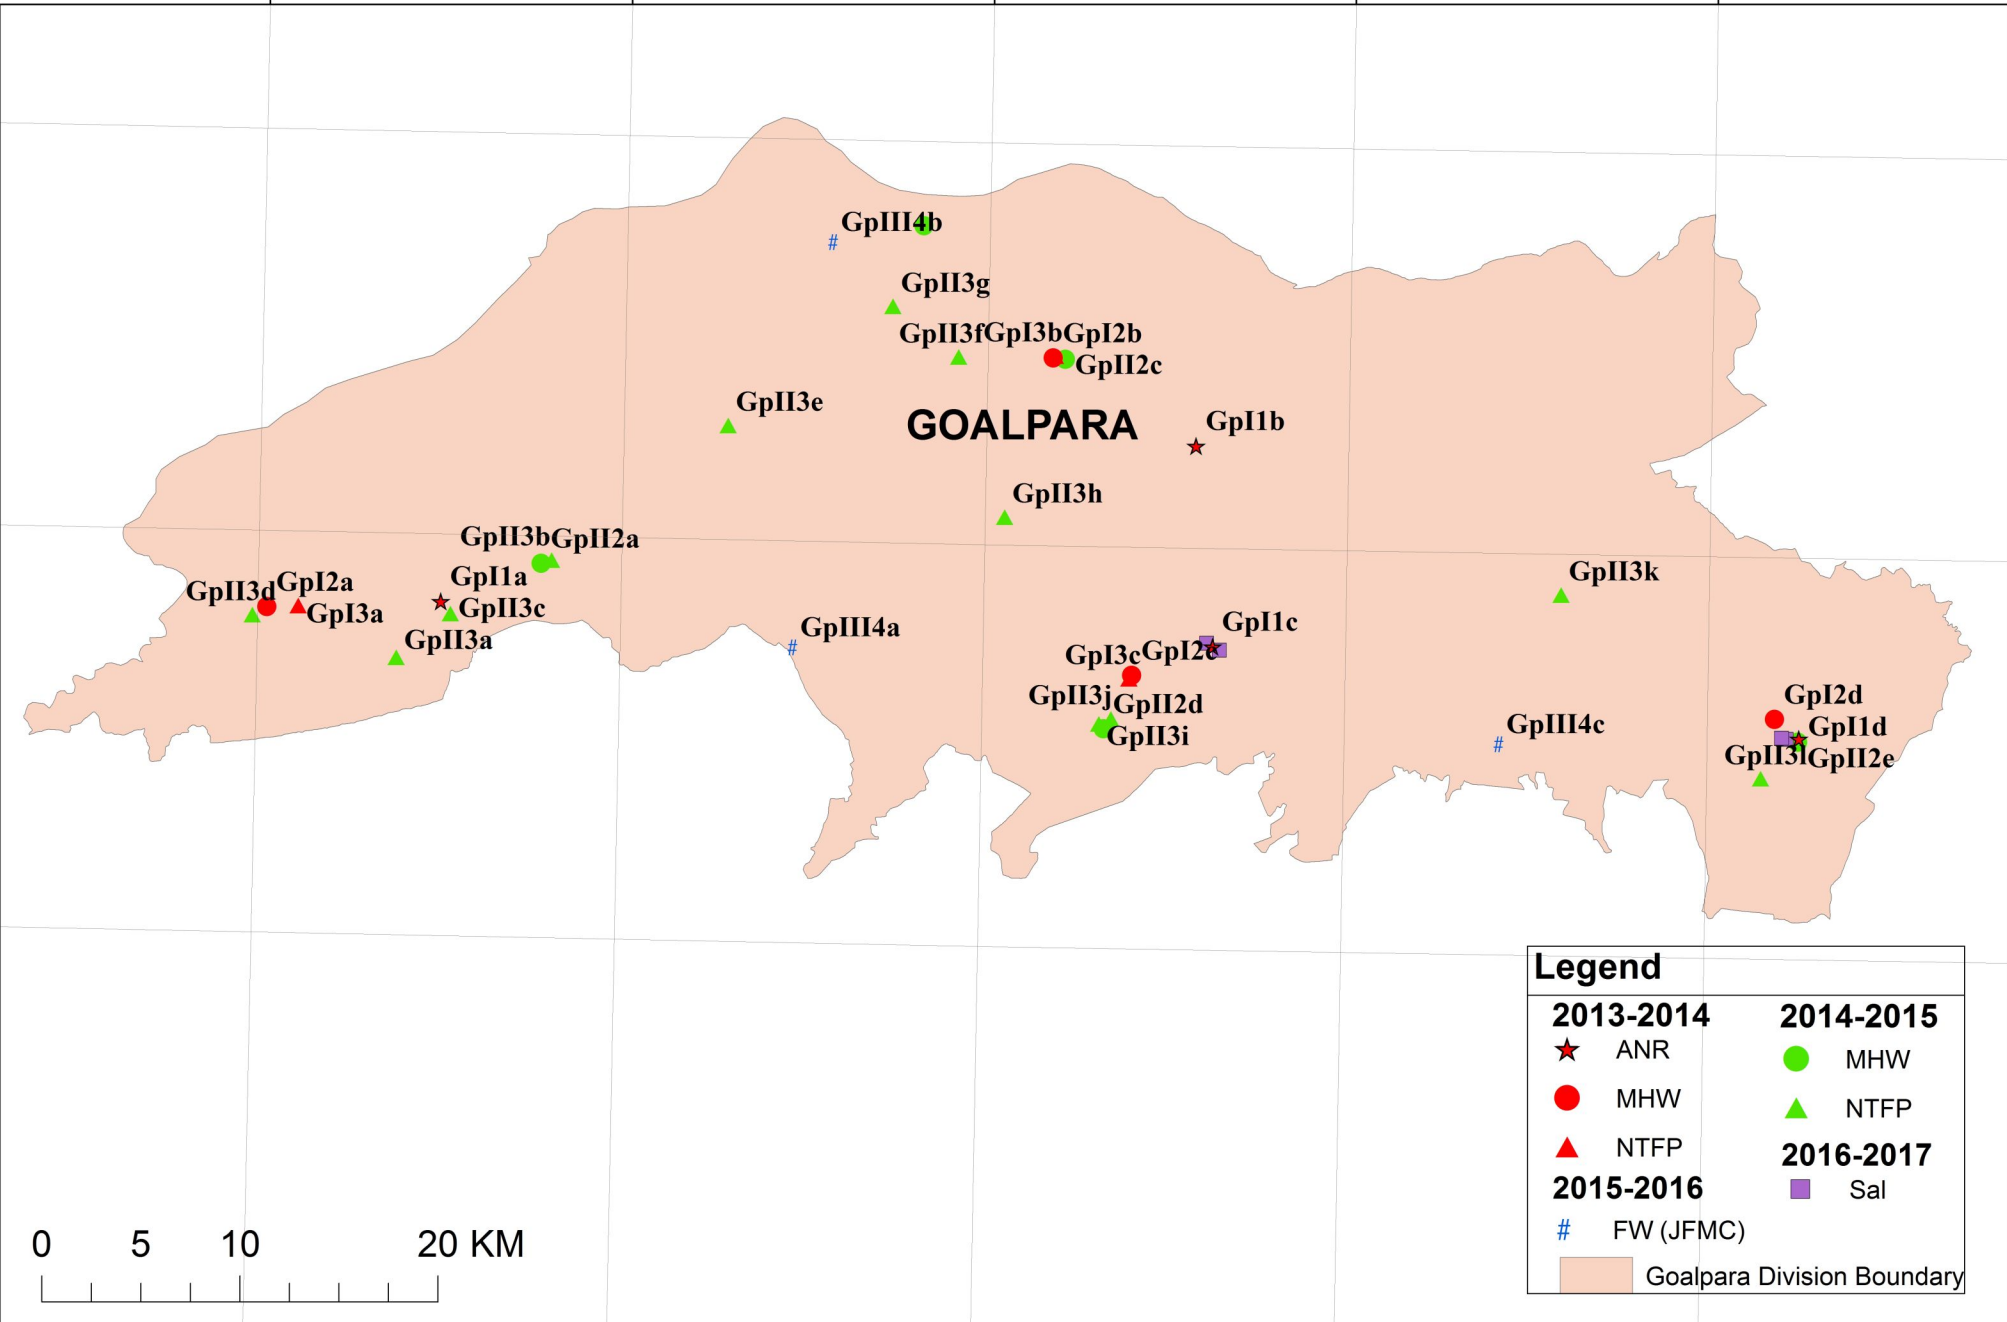

MAP OF GOALPARA DIVISION WITH LOCATION OF PLANTATION

90°14'0"E

90°25'0"E

90°36'0"E

90°47'0"E

90°58'0"E

26°14'0"N

26°14'0"N

26°3'0"N

26°3'0"N

25°52'0"N

25°52'0"N

GOALPARA

0 5 10 20 KM

90°14'0"E

90°25'0"E

NOTE			
Gp	Goalpara Division	a	Plots
I	2013-2014	b	
II	2014-2015	c	
III	2015-2016	d	
1	ANR	e	
2	MHW	f	
3	NTFP	g	
4	FW	h	
5	Sal	i, j, k, l, m	