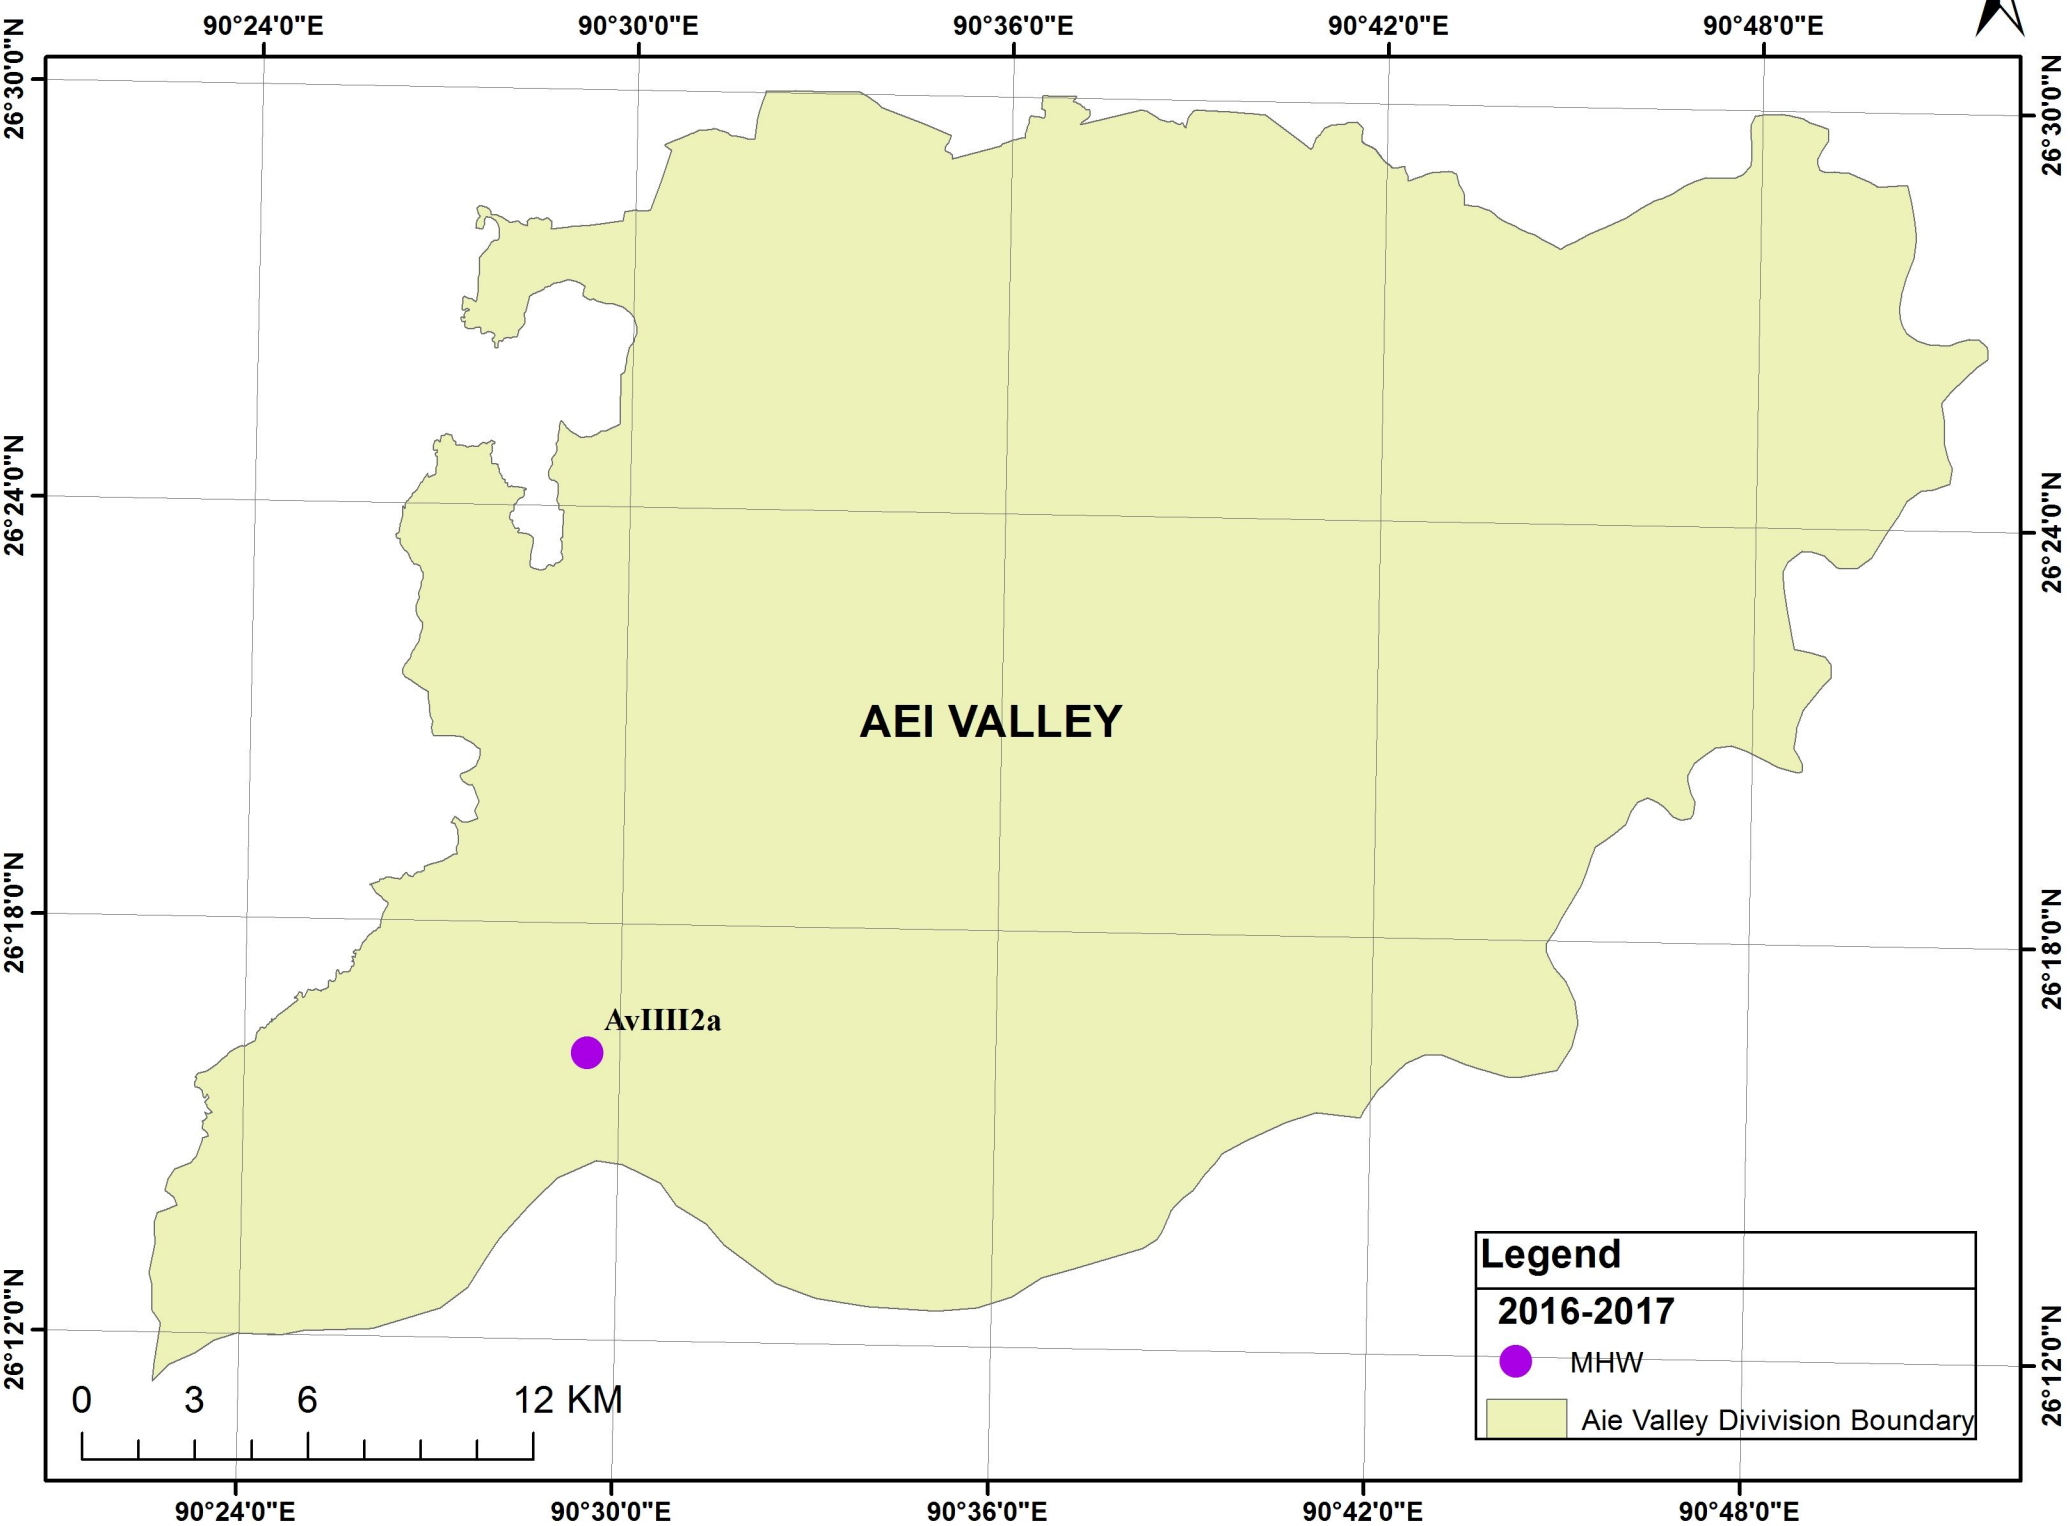

# MAP OF AEI VALLEY DIVISION WITH LOCATION OF PLANTATION

Legend	
2016-2017	
	MHW
	Aie Valley Division Boundary

LEGEND				
Circle	LASFC			
Division	Aei Valley			
SI No	Code No	Symbol	Lat	Long
1	AvIII2a		26° 16' 7.860" N	90° 29' 29.360" E

NOTE	
Av	Aei Valley Division
I	2013-2014
II	2014-2015
III	2015-2016
1	ANR
2	MHW
3	NTFP
4	FW
a	Plot