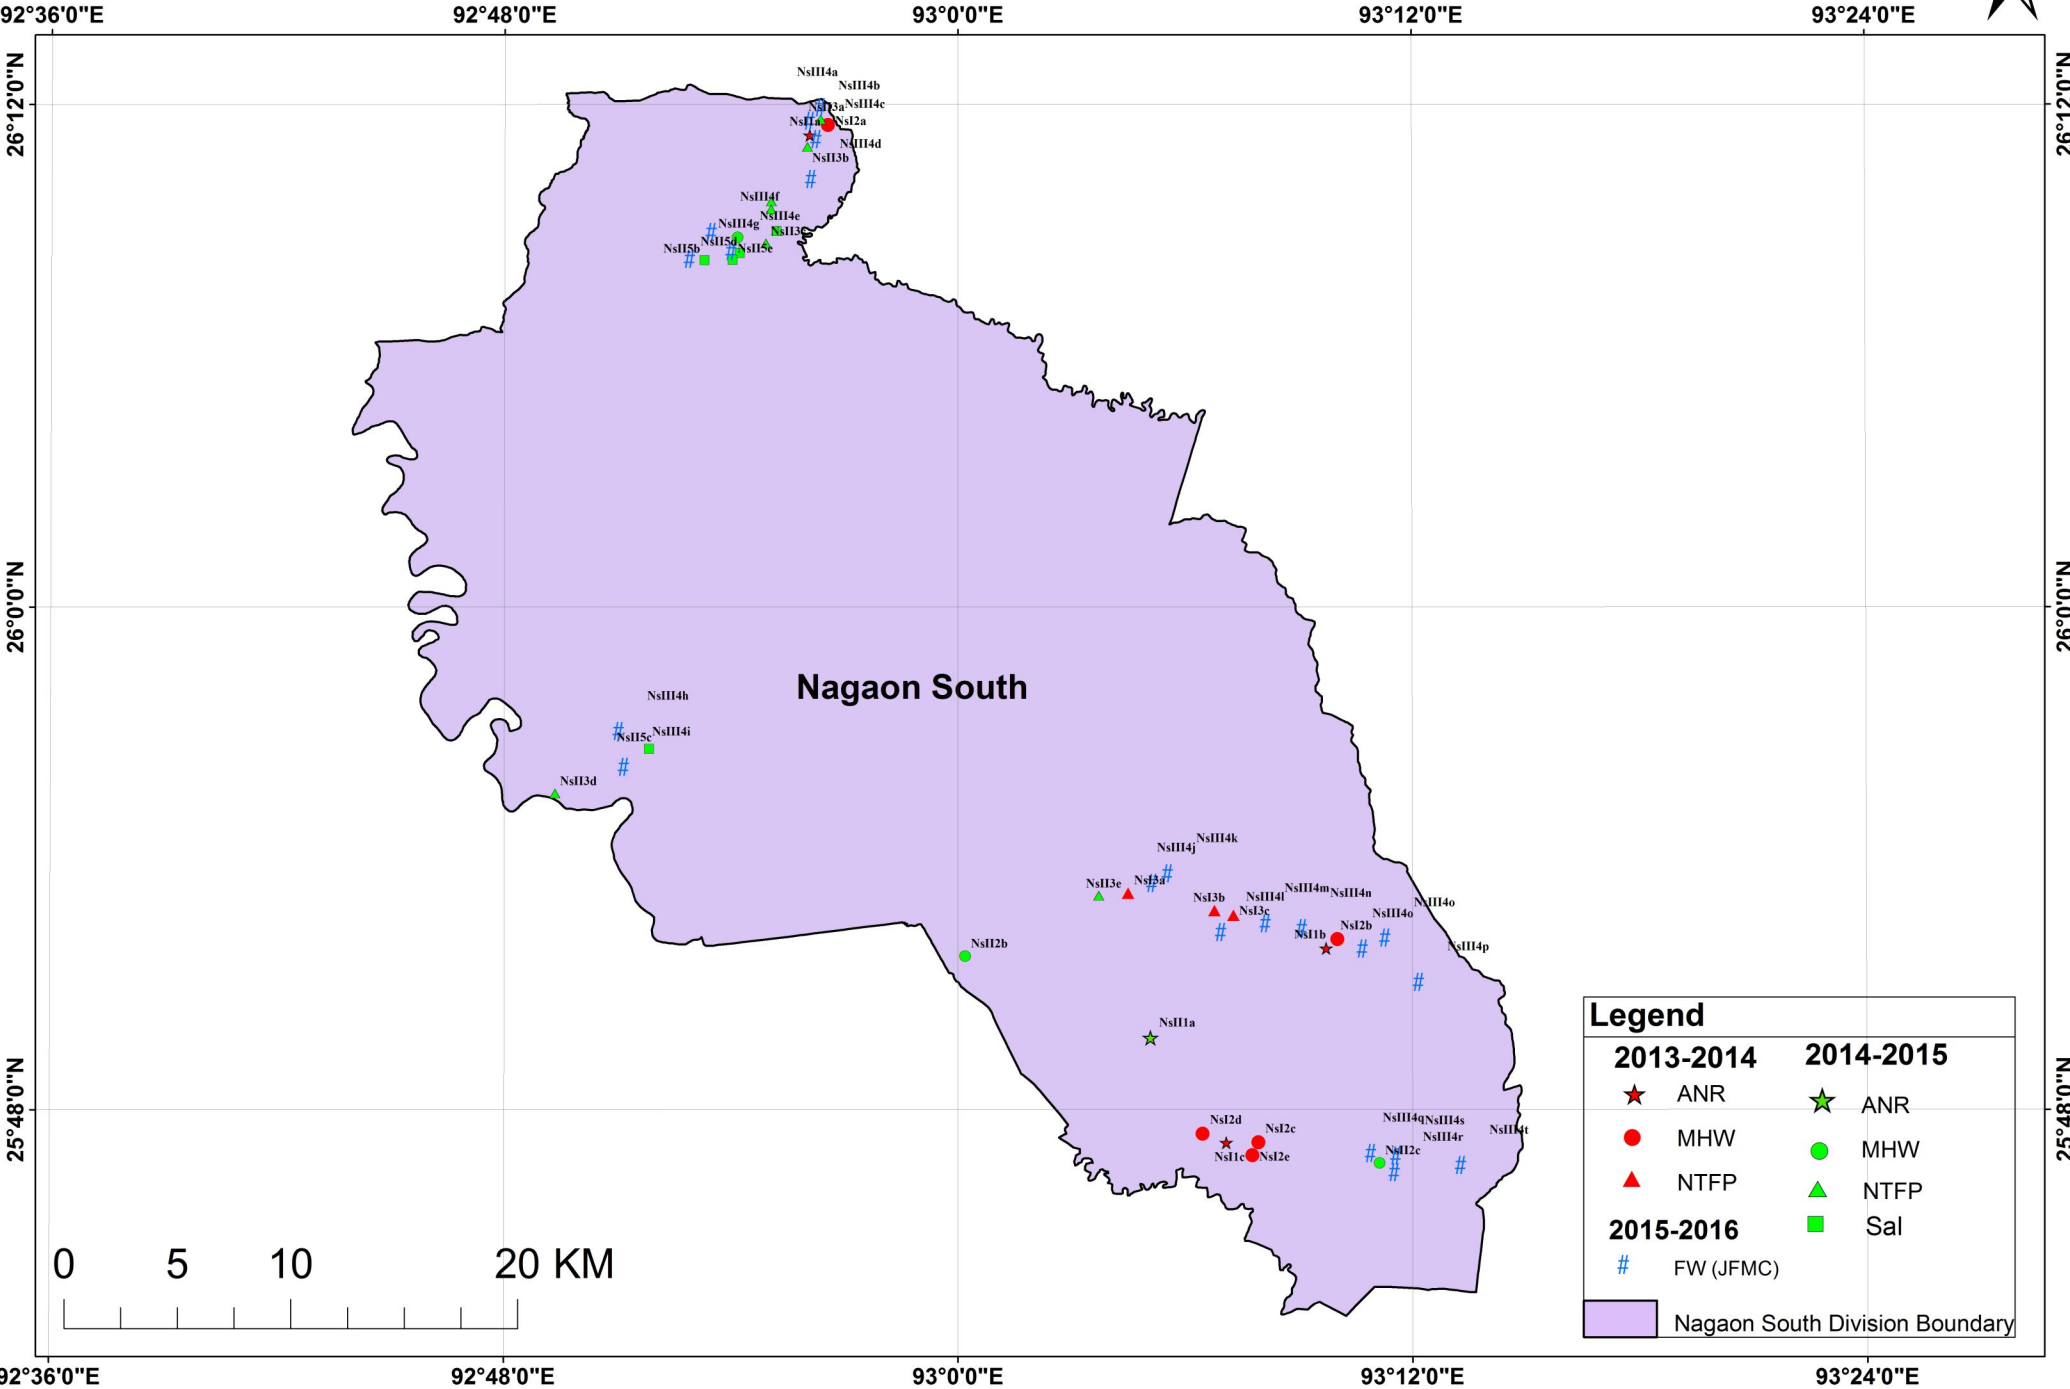

MAP OF NAGAON SOUTH DIVISION WITH LOCATION OF PLANTATION

Nagaon South

Legend	
2013-2014	2014-2015
★ ANR	★ ANR
● MHW	● MHW
▲ NTFP	▲ NTFP
■ Sal	■ Sal
# FW (JFMC)	
<div style="background-color: #d8bfd8; width: 20px; height: 10px; display: inline-block;"></div> Nagaon South Division Boundary	

0 5 10 20 KM

92°36'0"E 92°48'0"E 93°0'0"E 93°12'0"E 93°24'0"E

92°36'0"E

92°48'0"E

93°0'0"E

93°12'0"E

93°24'0"E

26°12'0"N