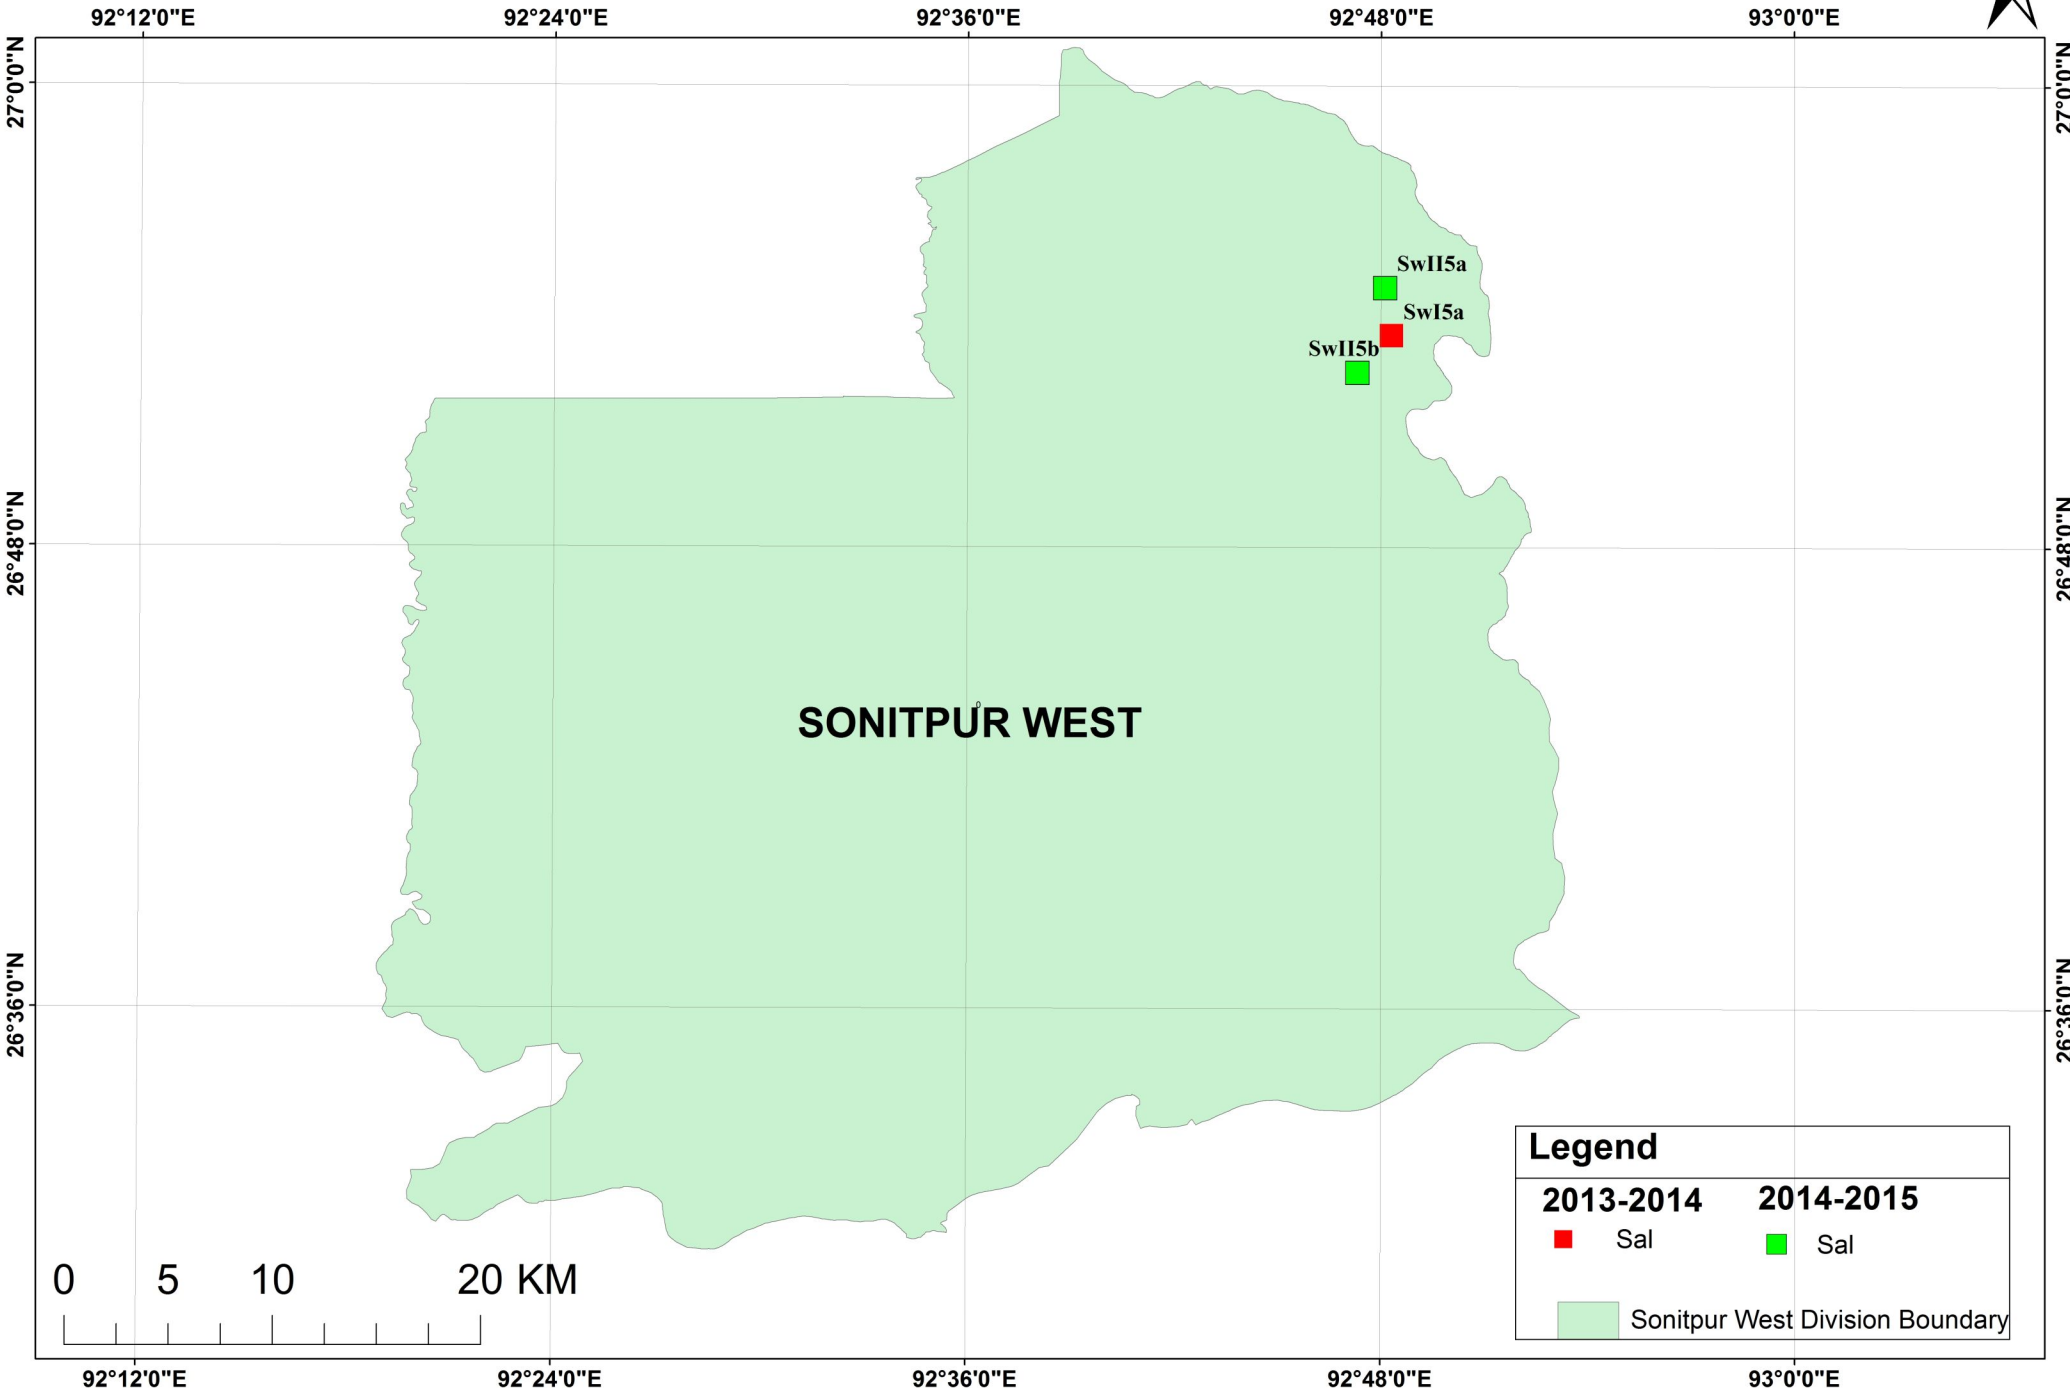

MAP OF SONITPUR WEST DIVISION WITH LOCATION OF PLANTATION

SONITPUR WEST

SwII5a
SwI5a
SwII5b

0 5 10 20 KM

Legend
2013-2014 **2014-2015**
■ Sal ■ Sal
 Sonitpur West Division Boundary

LEGEND				
Circle	NAC			
Division	Sonitpur West			
Sl No	Code No	Symbol	Lat	Long
1	SwI5a		26° 53' 33.155" N	92° 48' 17.885" E
2	SwII5a		26° 54' 47.614" N	92° 48' 6.629" E
3	SwII5b		26° 52' 35.279" N	92° 47' 18.527" E

NOTE			
Ws	Sonitpur West Division	1	ANR
I	2013-2014	2	MHW
II	2014-2015	3	NTFP
III	2015-2016	4	FW
a, b	Plots		