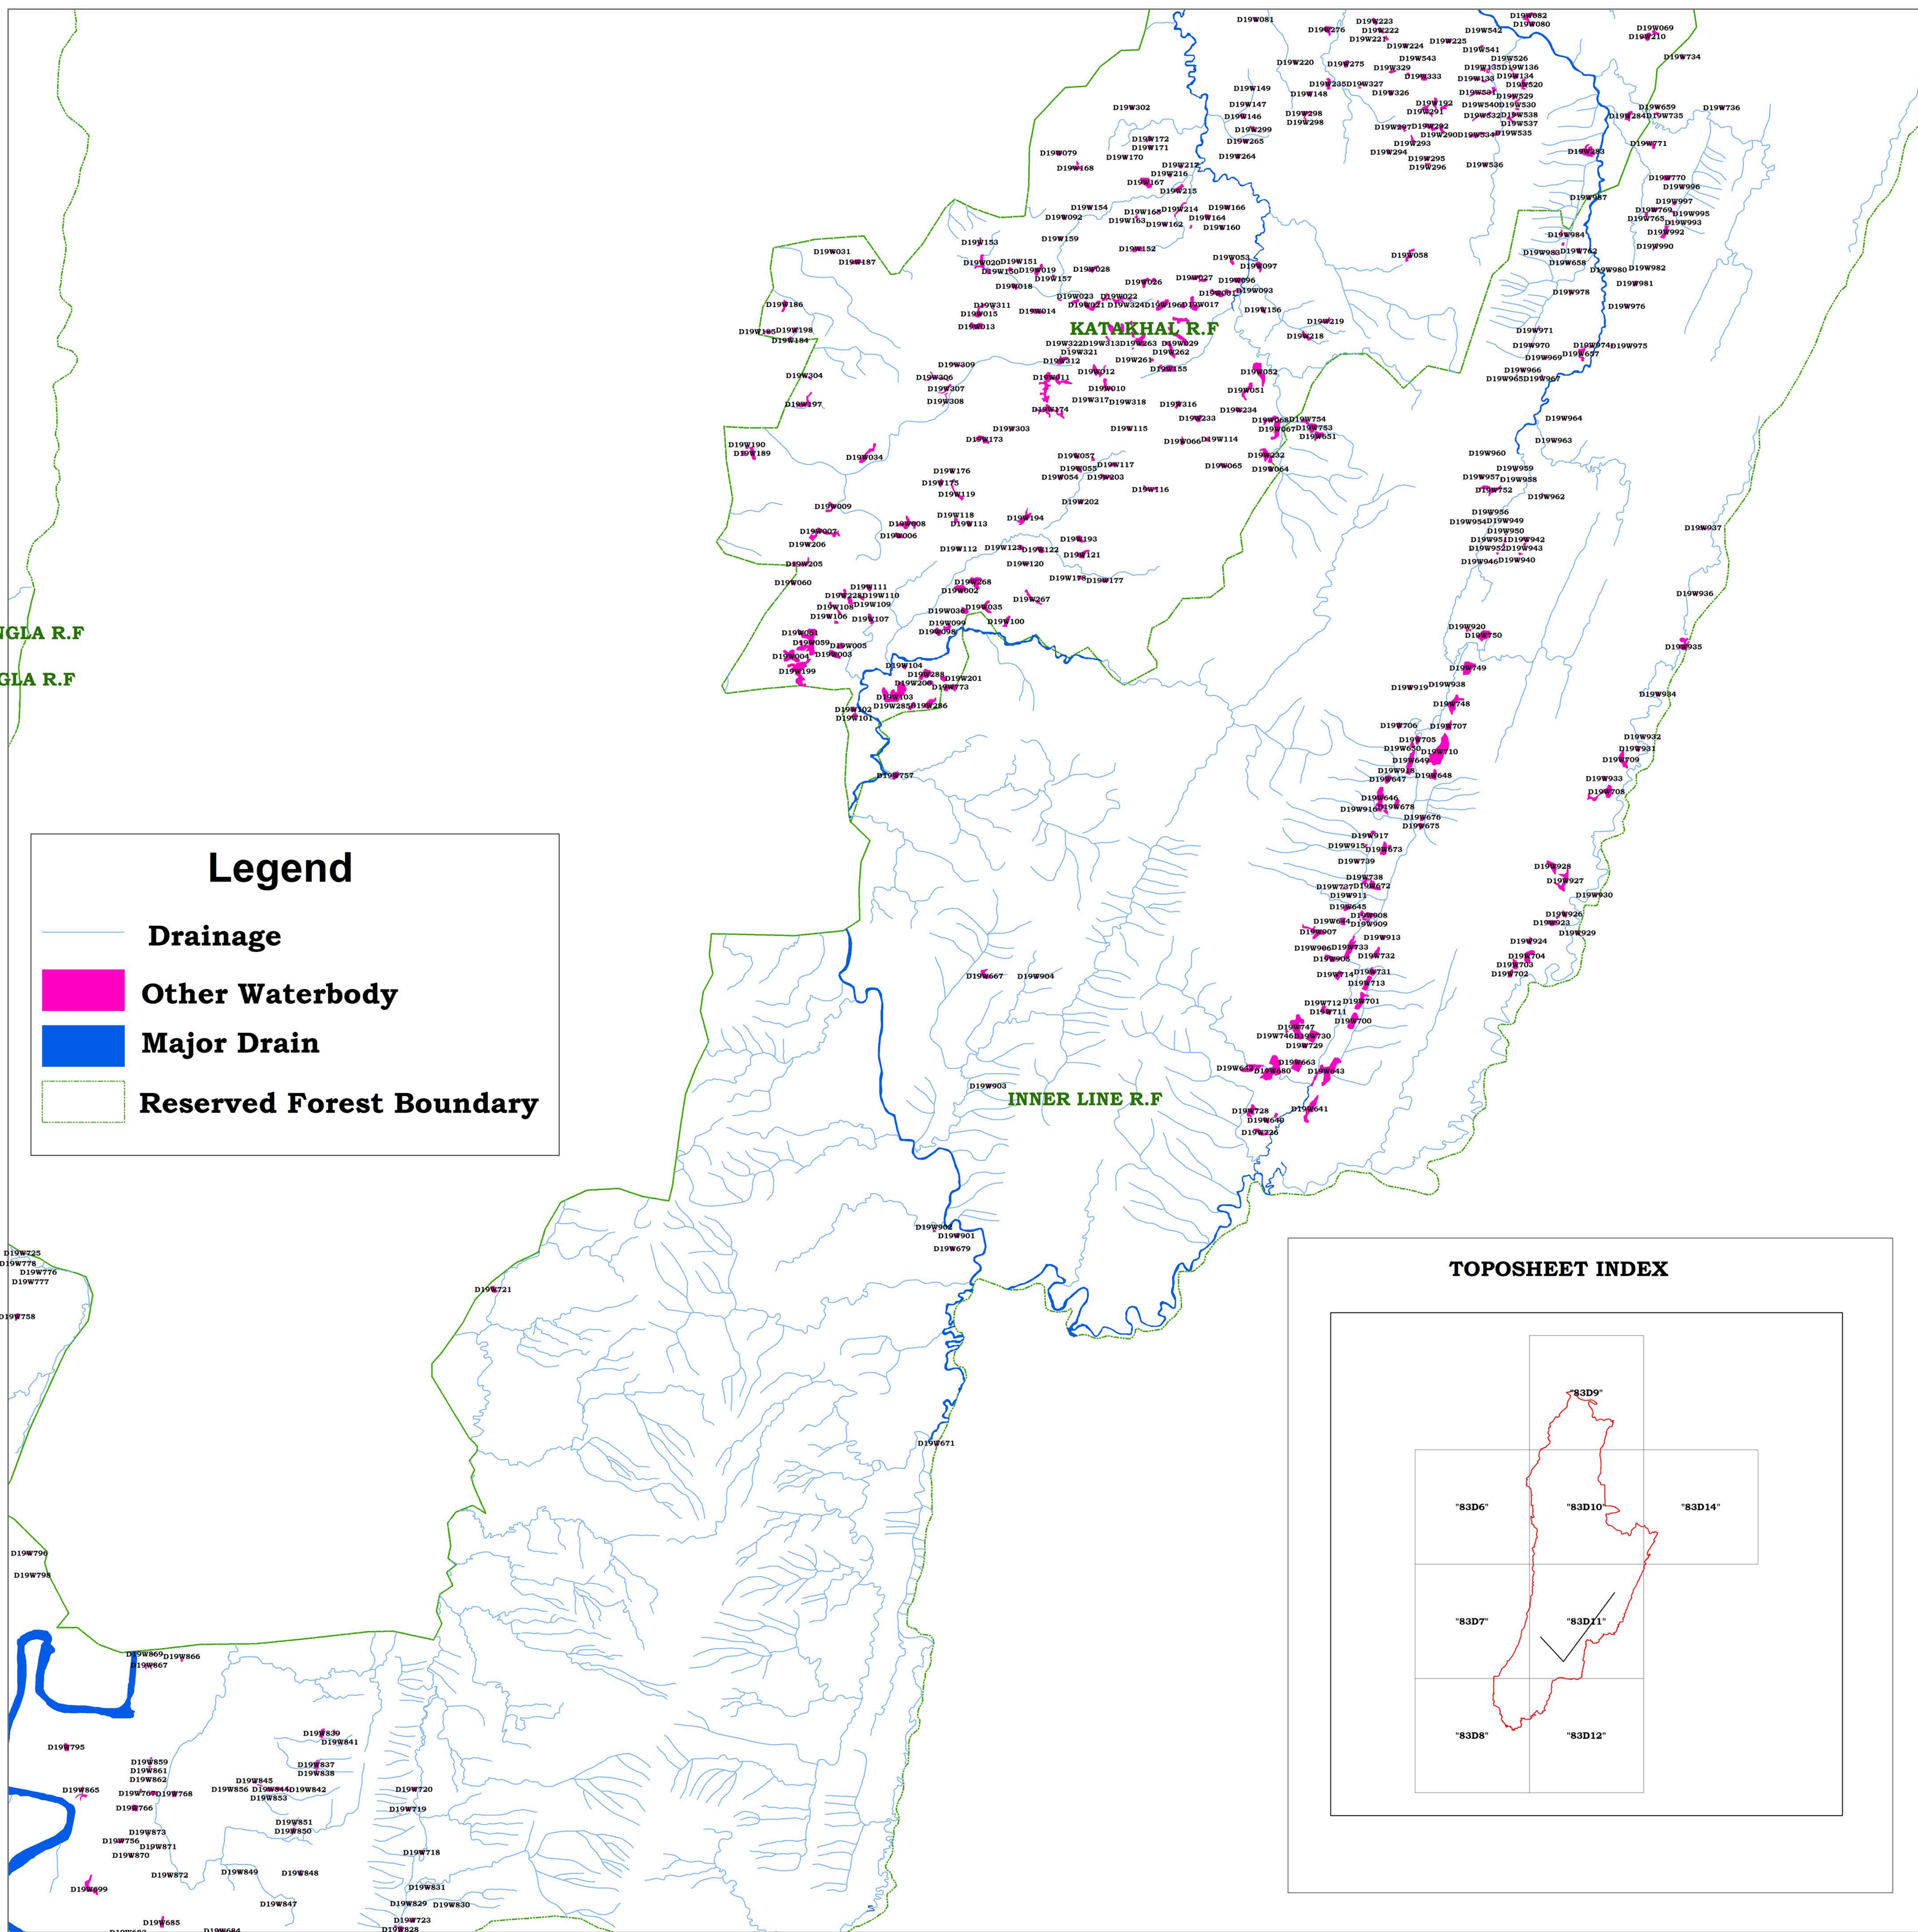

93°0'0"E

TOPOSHEET NO: 83 D11

HAILAKANDI DISTRICT

24°30'0"N
24°25'0"N
24°20'0"N
24°15'0"N

24°30'0"N
24°25'0"N
24°20'0"N
24°15'0"N

Legend

- Drainage
- Other Waterbody
- Major Drain
- Reserved Forest Boundary