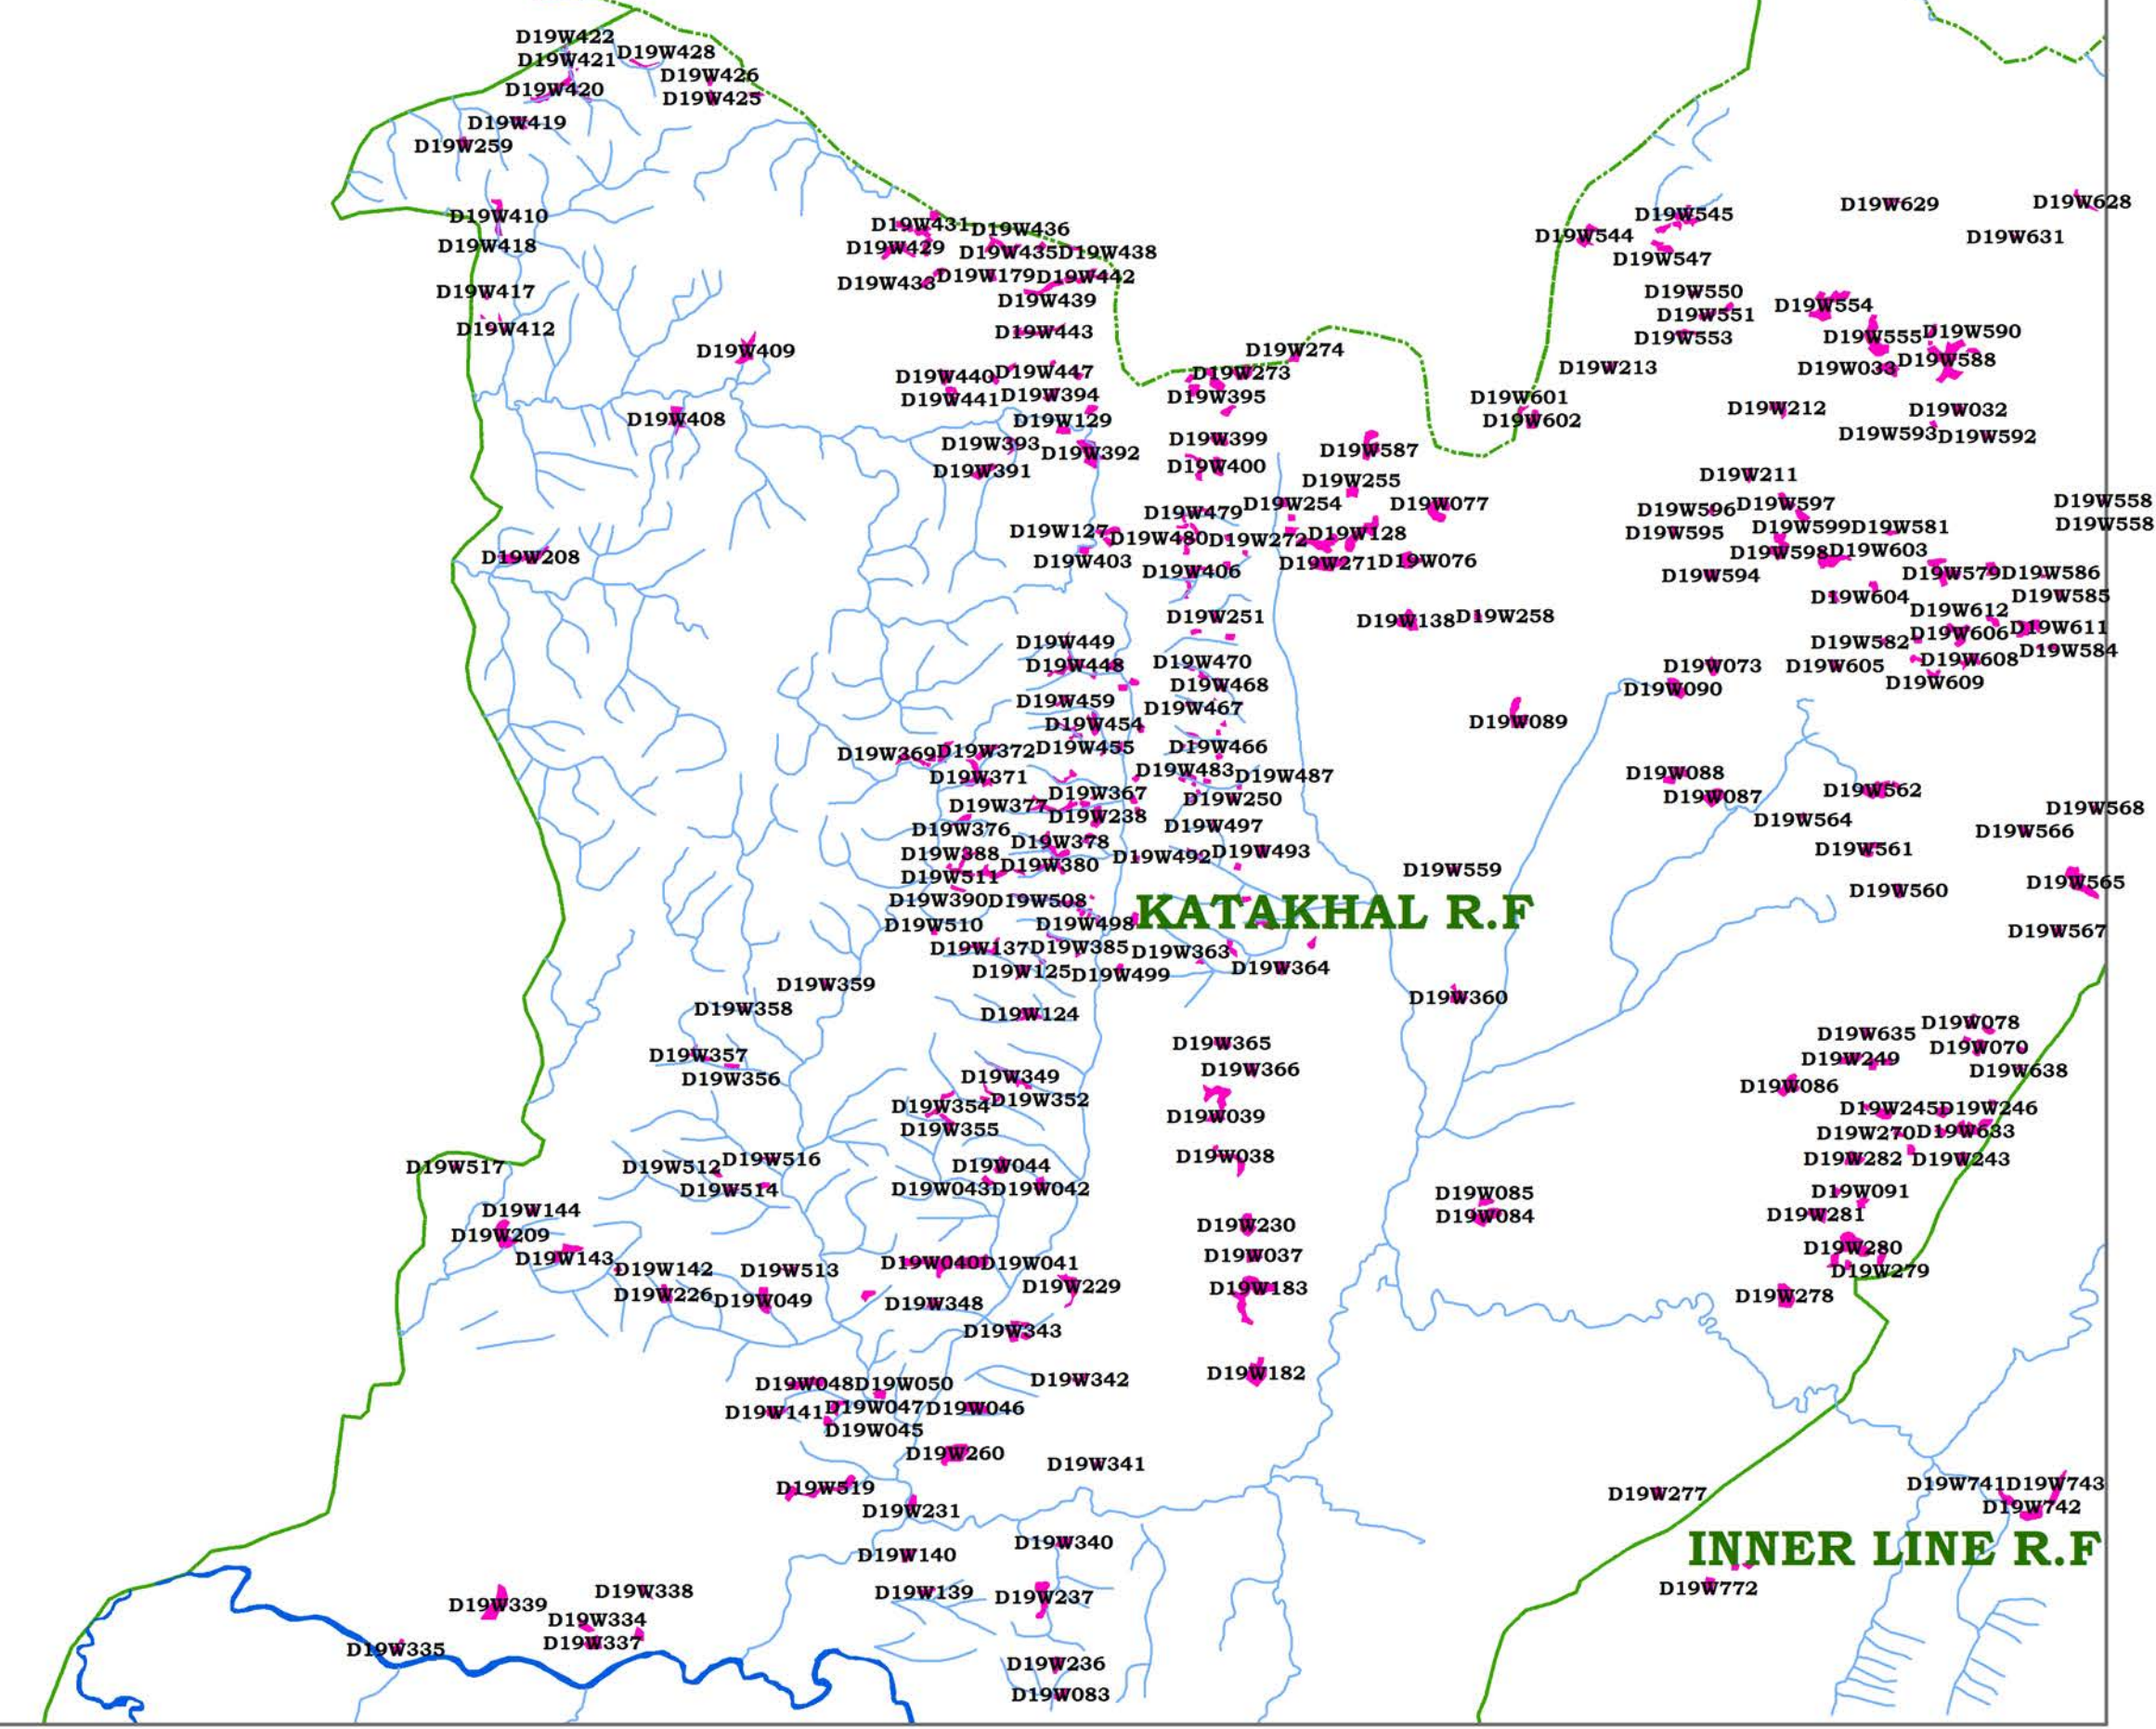

92°30'0"E

92°35'0"E

92°40'0"E

92°45'0"E

TOPOSHEET NO: 83 D10

HAILAKANDI DISTRICT

CACHAR DISTRICT

24°45'0"N

24°45'0"N

24°40'0"N

24°40'0"N

24°35'0"N

24°35'0"N

24°30'0"N

24°30'0"N

Prepared By
Assam Remote Sensing Application Centre (ARSAC)
(ASTE Council, Dept. of Science & Technology, GOA)
Bigyan Bhawan, G.S. Road
Guwahati-5, Assam

Prepared For
PMU, APFBC Society
Panjabari, Guwahati-32

92°30'0"E

92°35'0"E

92°40'0"E

92°45'0"E